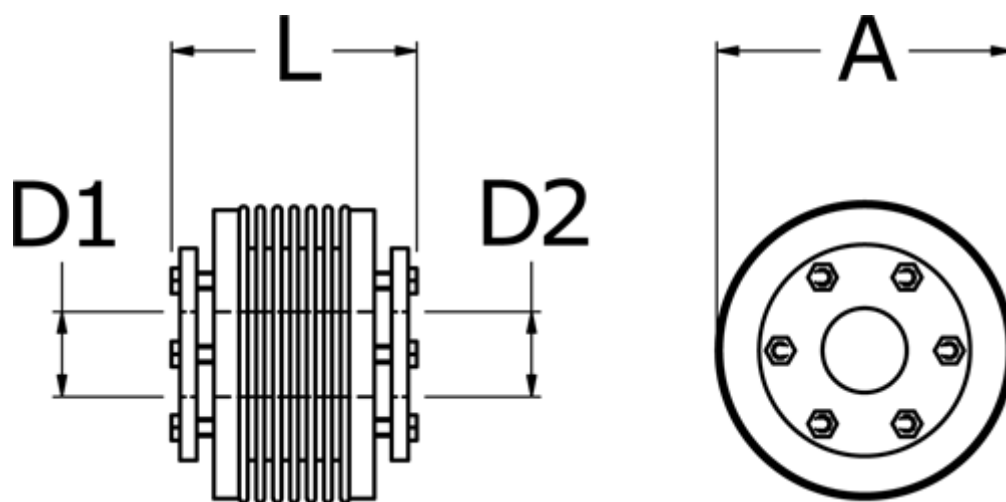

Data Sheet

Article number: 3330500600731818

Description: Bellow coupling type 5 size60
Length 73 mm, bore 18/18 mm

Measures

A	= 66
D1	= 18
D2	= 18
L	= 73
Nom. torque NM (Tkn)	= 60